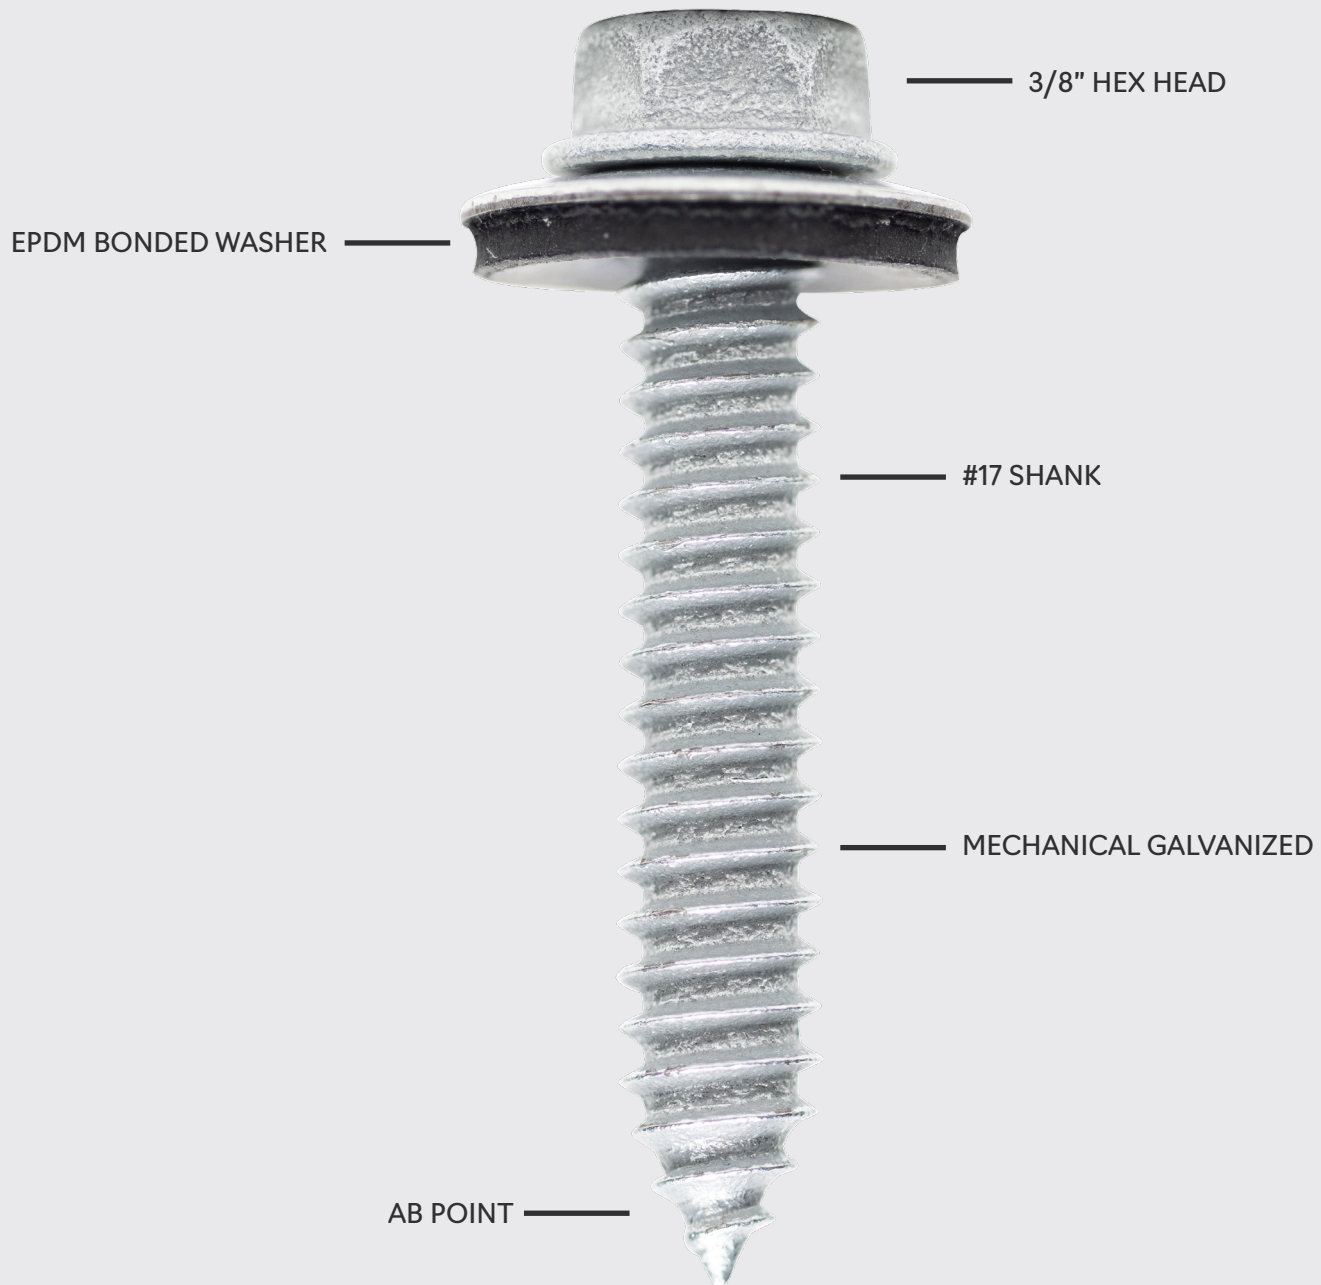

# GoofGrip

GoofGrip is designed to fasten metal panels to metal purlins during metal roofing applications. GoofGrip is a #17 mechanical galvanized rescue screw that is great for strip out repair and replacing screws that are loosened in older structures. Featured with a 3/8" hex head and an EPDM bonded washer that provides a great seal. GoofGrip has a type AB point that requires pre-drilling for installation.

# GoofGrip

#17

**QUICK SHIPPING**

ITEM #	DESCRIPTION	HEAD STYLE	DRILL POINT	PCS/BOX	LB/BOX
171434GG	#17 - 14 x 3/4"	3/8" Hex	AB Point	2,500	46.65
17141GG	#17 - 14 x 1"	3/8" Hex	AB Point	2,000	43.95
1714112GG	#17 - 14 x 1 - 1/2"	3/8" Hex	AB Point	1,500	42.45