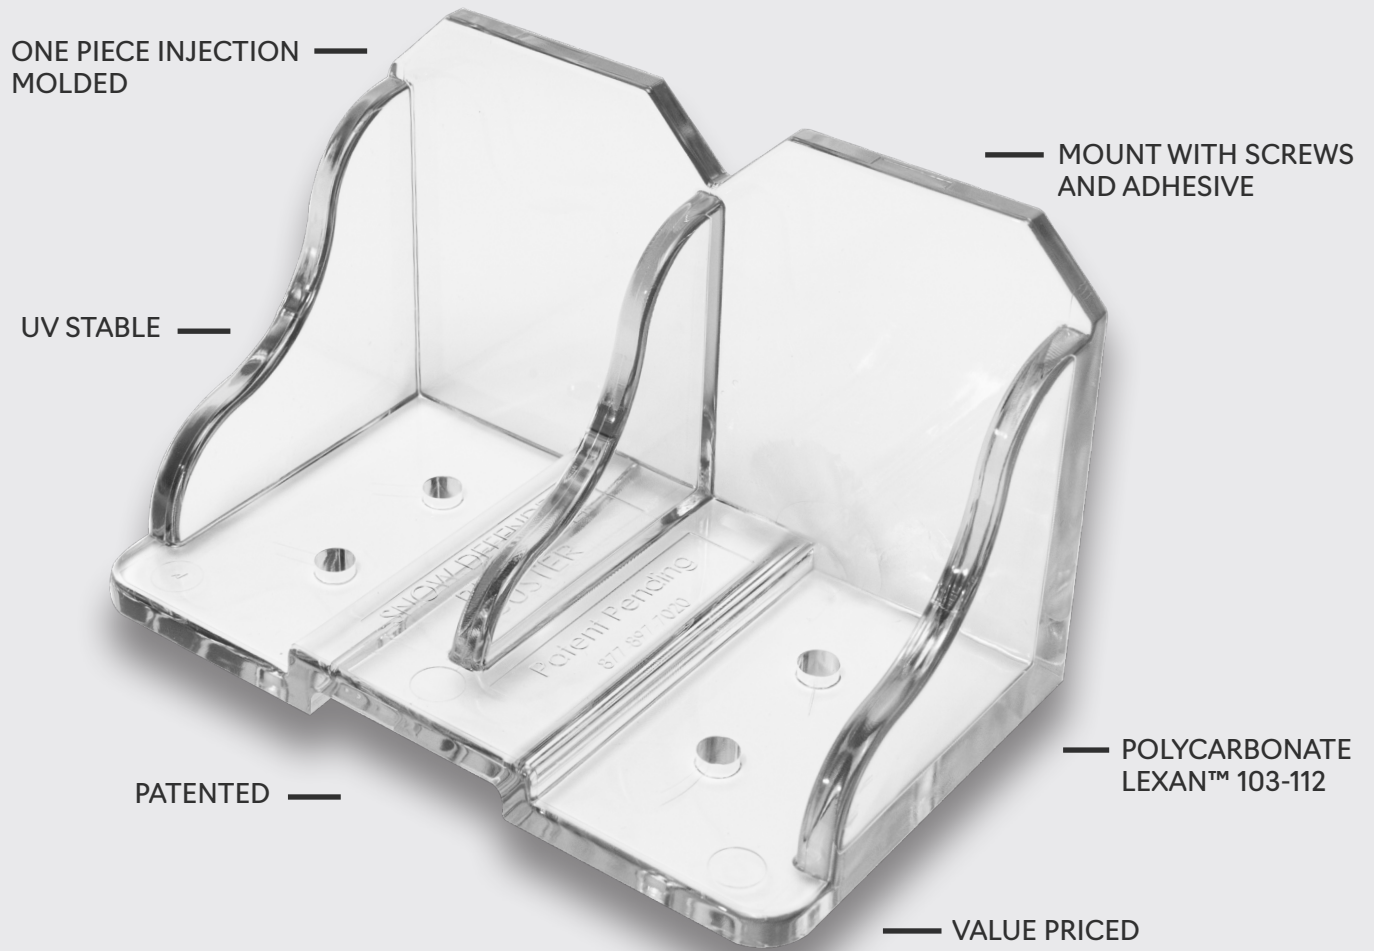

BUSTER

Unlike our metal snow guards, this polycarbonate snow guard is clear so you can hardly see them! It's a strong design with a four screw attachment method, making it our largest Snow Defender for use with exposed fastener roofs.

SNOW DEFENDER®

BUSTER

ITEM #	DESCRIPTION	PCS/BOX	LB/BOX
SDBUS	Snow Defender® BUSTER	50	18.1

How Many Snow Guards Do You Need?
 We have a calculator just for you at www.SnowDefenderCalculator.com

ALSO AVAILABLE: