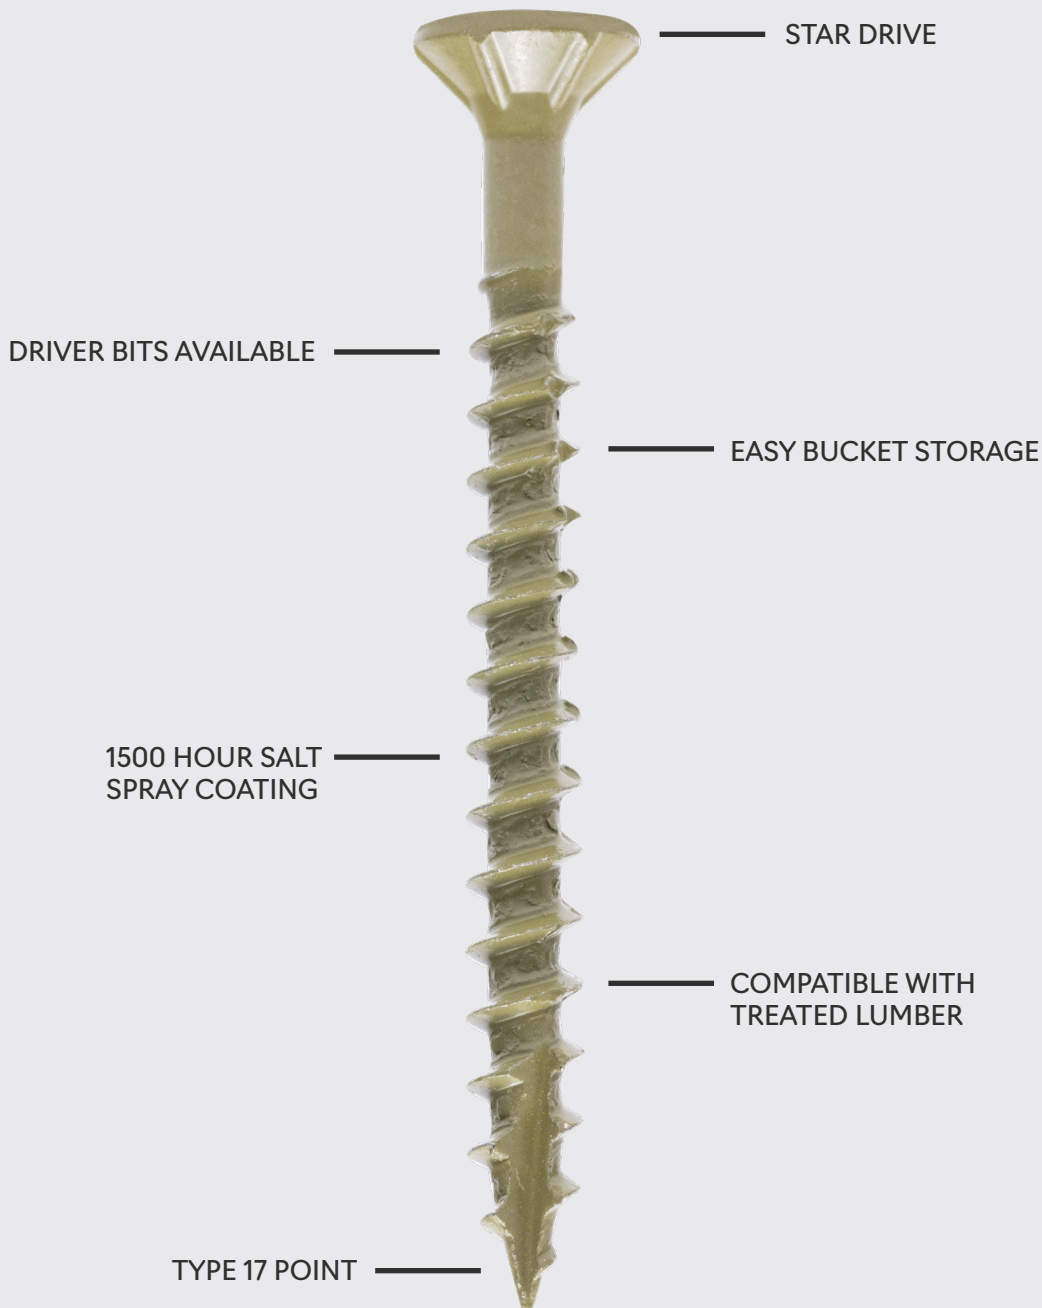

# DeckGrip

#9

#10

Uses range from conventional decking to roofing furring strip applications. Eight lengths offered with a type 17 point, olive green color and easy bucket storage. High quality, long-lasting salt spray coating ensures corrosion resistance and a long life for your deck screw application.

# DeckGrip

#9

#10

## BUCKET QUANTITIES

ITEM #	DESCRIPTION	HEAD STYLE	DRILL POINT	PCS/BUCKET	LB/BUCKET
8158DS25LB	#8 x 1 - 5/8"	T-25 Star Drive	T-17	4,380	25
92DS25LB	#9 x 2"	T-25 Star Drive	T-17	3,220	25
9212DS25LB	#9 x 2 - 1/2"	T-25 Star Drive	T-17	2,600	25
103DS25LB	#10 x 3"	T-25 Star Drive	T-17	1,720	25
10312DS25LB	#10 x 3 - 1/2"	T-25 Star Drive	T-17	1,540	25
104DS25LB	#10 x 4"	T-25 Star Drive	T-17	1,350	25
105DS25LB	#10 x 5"	T-25 Star Drive	T-17	1,100	25
126DS25LB	#12 x 6"	T-25 Star Drive	T-17	790	25