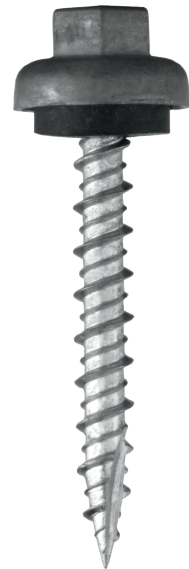

Ensuring a weather tight seal for metal to wood with the ProZ is easy. The ProZ features a strong cap that withstands the toughest installation conditions and is compatible with all metal finishes. The design of the washer head reduces overdriving and the zinc aluminum alloy cap will never red rust. The quality of the ProZ line, available in 40 plus quick ship color choices, is backed by Levi's 50 year warranty.

- No Red Rust-Zinc Aluminum Alloy Cap
- 50 Year warranty
- Hi-Lo threads
- Long-lasting EPDM Washer
- Fastens metal to wood

Part#	Description	Head Style	Drill Point	Pcs/Bx	Lb/Box
101PZ	#10 x 1"	5/16 Hex	T-17	2500	34.12
10112PZ	#10 x 1-1/2"	5/16 Hex	T-17	2000	31.56
102PZ	#10 x 2"	5/16 Hex	T-17	1500	27.32
10212PZ	#10 x 2-1/2"	5/16 Hex	T-17	1000	20.83
103PZ	#10 x 3"	5/16 Hex	T-17	500	23.35